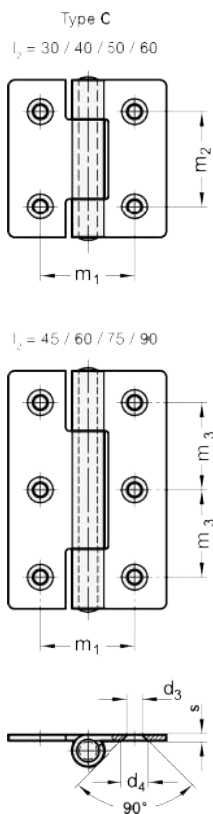

Article number: 20136NI3045C

Description: E+G Stainless steel hinge-136-NI-30-45-C

## Measures

d1 = 3

d3 = 4

d4 = 6.4

l1 = 30

l2 = 45

m1 = 18

m2 = -

m3 = 16.5

s = 1.5

Weight in (g) = 21